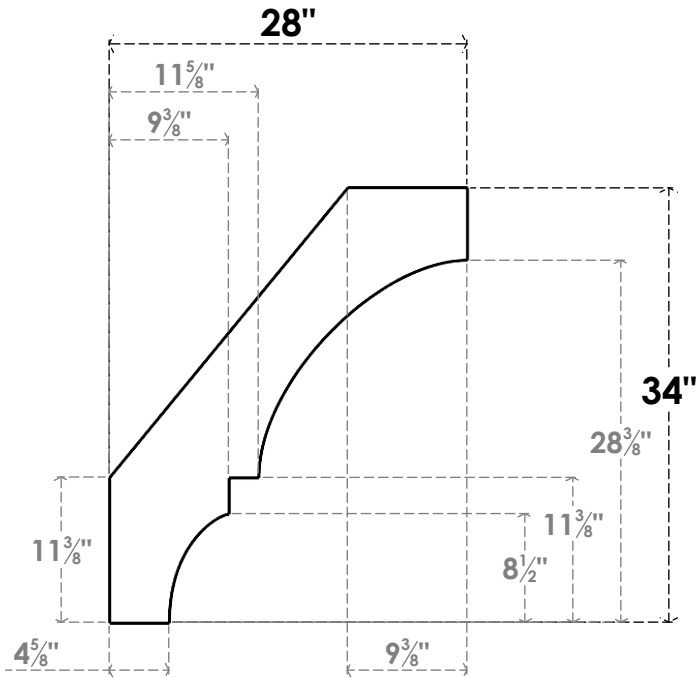

# ITEM NUMBER: BRCPC060X28000X34000BOA

6"W X 28"D X 34"H BALBOA ARCHITECTURAL GRADE PVC CLOSED KNEE BRACE

**SIDE PROFILE**

**FRONT PROFILE**

**ISOMETRIC**

EKENA MILLWORK  
2300 WEST MAIN ST.  
CLARKSVILLE, TX 75426  
TOLL FREE: 866-607-0453  
WWW.EKENAMILLWORK.COM