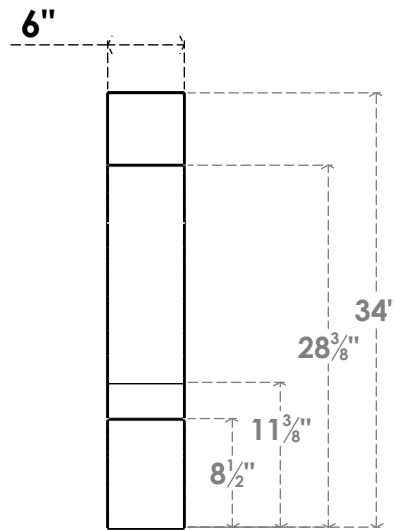

# ITEM NUMBER: BRCPC060X28000X34000BOA

6"W X 28"D X 34"H BALBOA ARCHITECTURAL GRADE PVC CLOSED KNEE BRACE

**SIDE PROFILE**

**FRONT PROFILE**

**ISOMETRIC**

EKENA MILLWORK  
2300 WEST MAIN ST.  
CLARKSVILLE, TX 75426  
TOLL FREE: 866-607-0453  
WWW.EKENAMILLWORK.COM